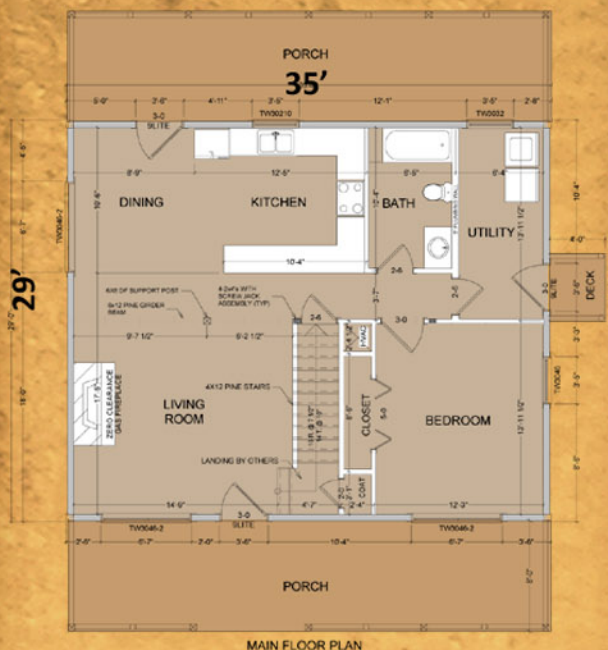

Comfy Cabins

Cabin Plans. Cabin Kits. Cabin Done!

The Turkey Lurkey

Premium Weather-Tight Log Cabin Kit:
 Subfloor, Deck & Porch Floors, Log Walls,
 Second Floor System, Stairs, Gable Ends &
 Dormers, Doors & Windows, House & Porch
 Roof Systems, Exterior Trim Pack, Blueprints.

1696 SF Heated Space
 994 SF Main Level
 702 SF Upper Level
 579 SF Covered Outdoor Living

\$69,900

Delivery Included!

Comfy Cabins is a division of
 Natural Element Homes, LLC

natural element homes

SECOND FLOOR PLAN