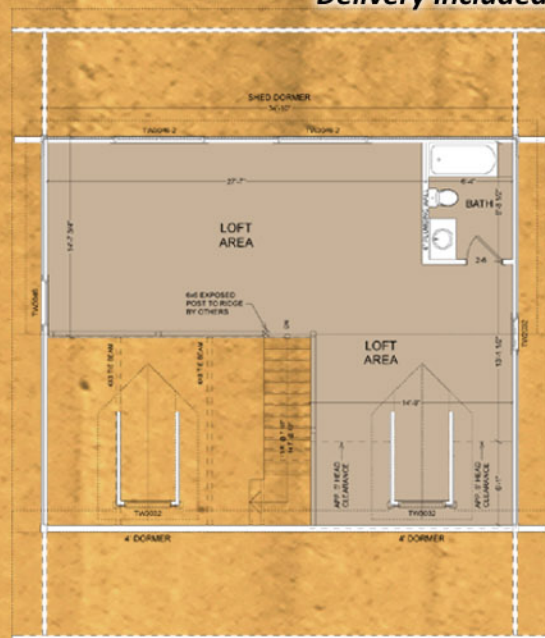

Comfy Cabins

Cabin Plans. Cabin Kits. Cabin Done!

The Turkey Lurkey

Premium Weather-Tight Log Cabin Kit:
 Subfloor, Deck & Porch Floors, Log Walls,
 Second Floor System, Stairs, Gable Ends &
 Dormers, Doors & Windows, House & Porch
 Roof Systems, Exterior Trim Pack, Blueprints.

1696 SF Heated Space
 994 SF Main Level
 702 SF Upper Level
 579 SF Covered Outdoor Living

\$69,900

Delivery Included!

Comfy Cabins is a division of
 Natural Element Homes, LLC

natural element homes

SECOND FLOOR PLAN